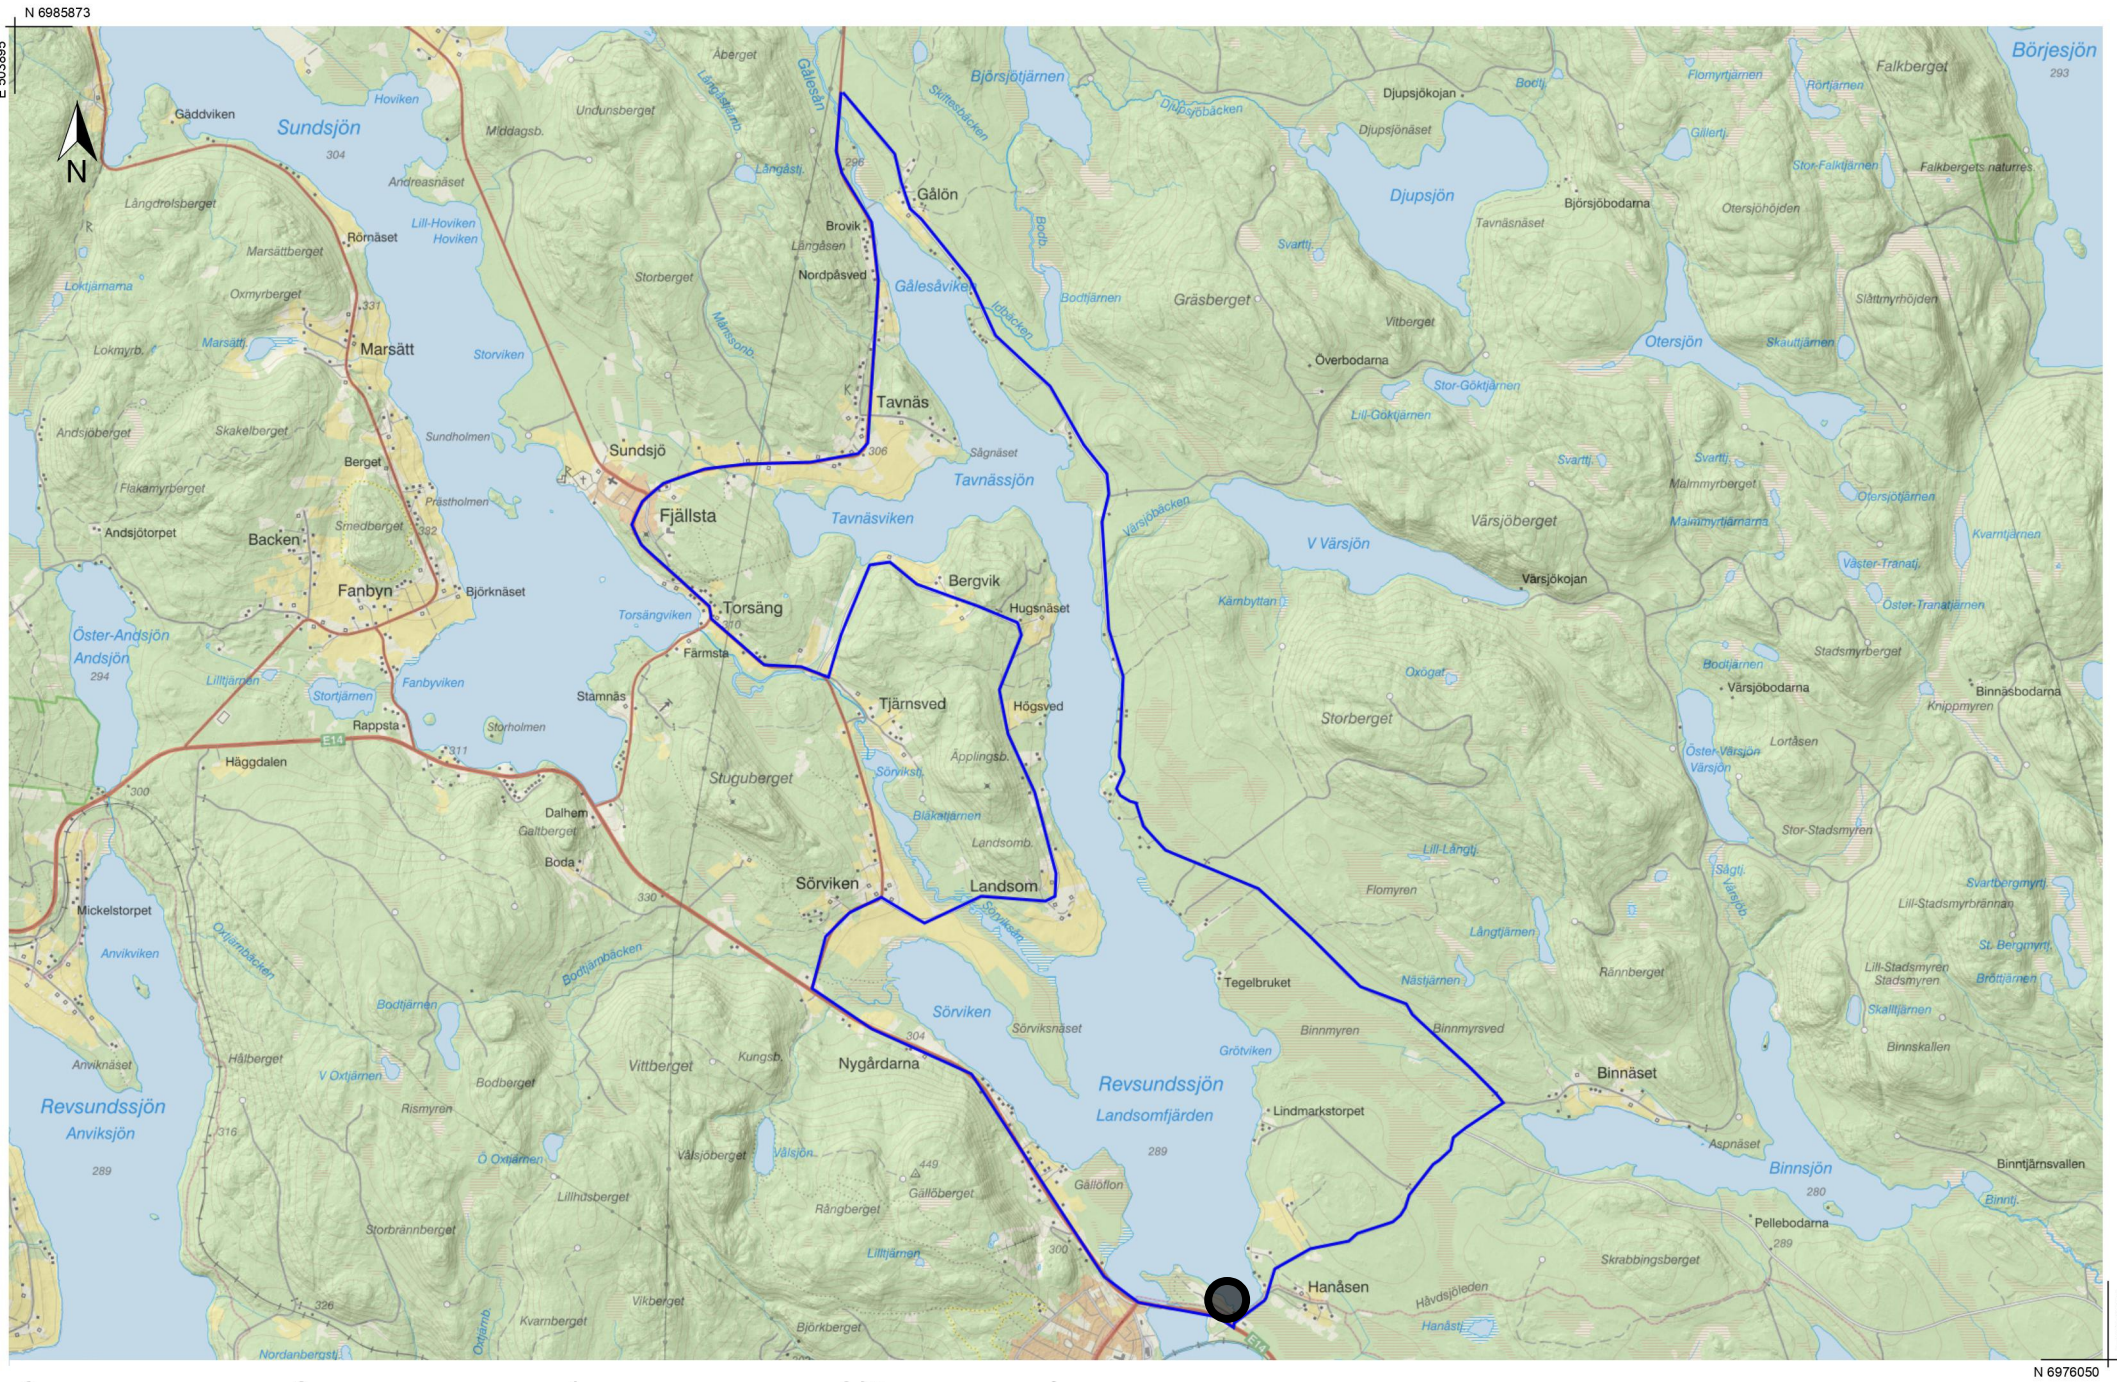

Northern bike route around Revsundssjön

Level
Easy

Max Height
336 m

Duration
1h 45m

Distance
30 km

Standard path

Start / Finish (@Camp Viking)

↑ 134 m · ↓ 138 m

0 2 4 6 km
Skala 1:55 500. SWEREF 99 TM. RH 2000.

LANTMÄTERIET

Go to other activities

Download this folder