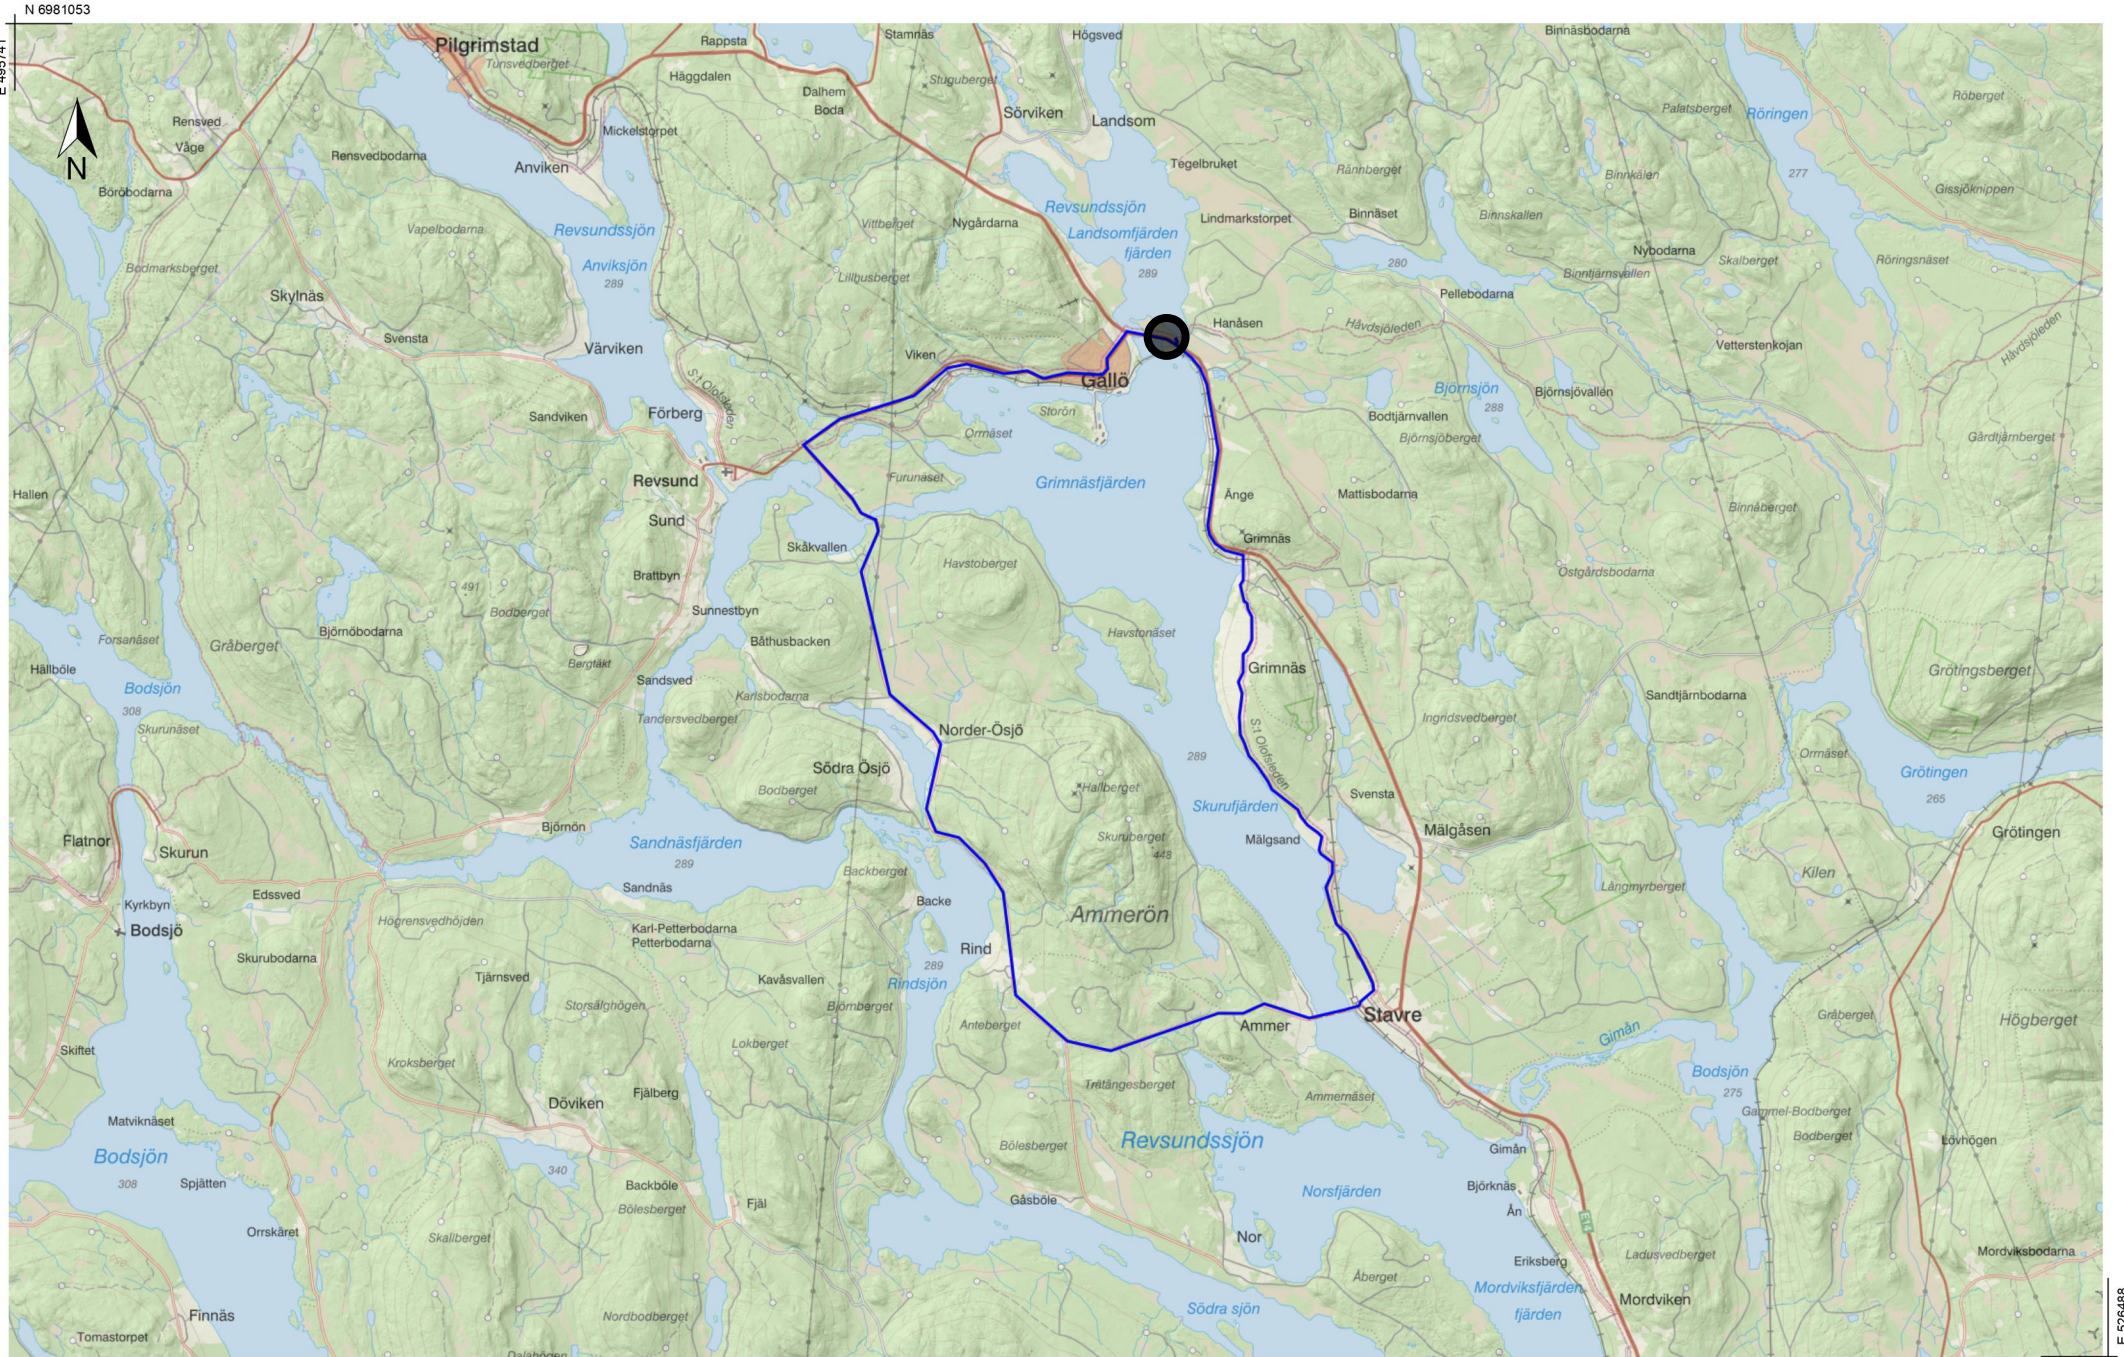

Southern bike route around Revsundssjön

Level
Easy

Max Height
362 m

Duration
2h / 2h 30m

Distance
33 km

Standard path

Start / Finish (@Camp Viking)

↑ 238 m · ↓ 238 m

0 3 6 9 km

Skala 1:111 000. SWEREF 99 TM. RH 2000.

LANTMÄTERIET

Go to other activities

Download this folder